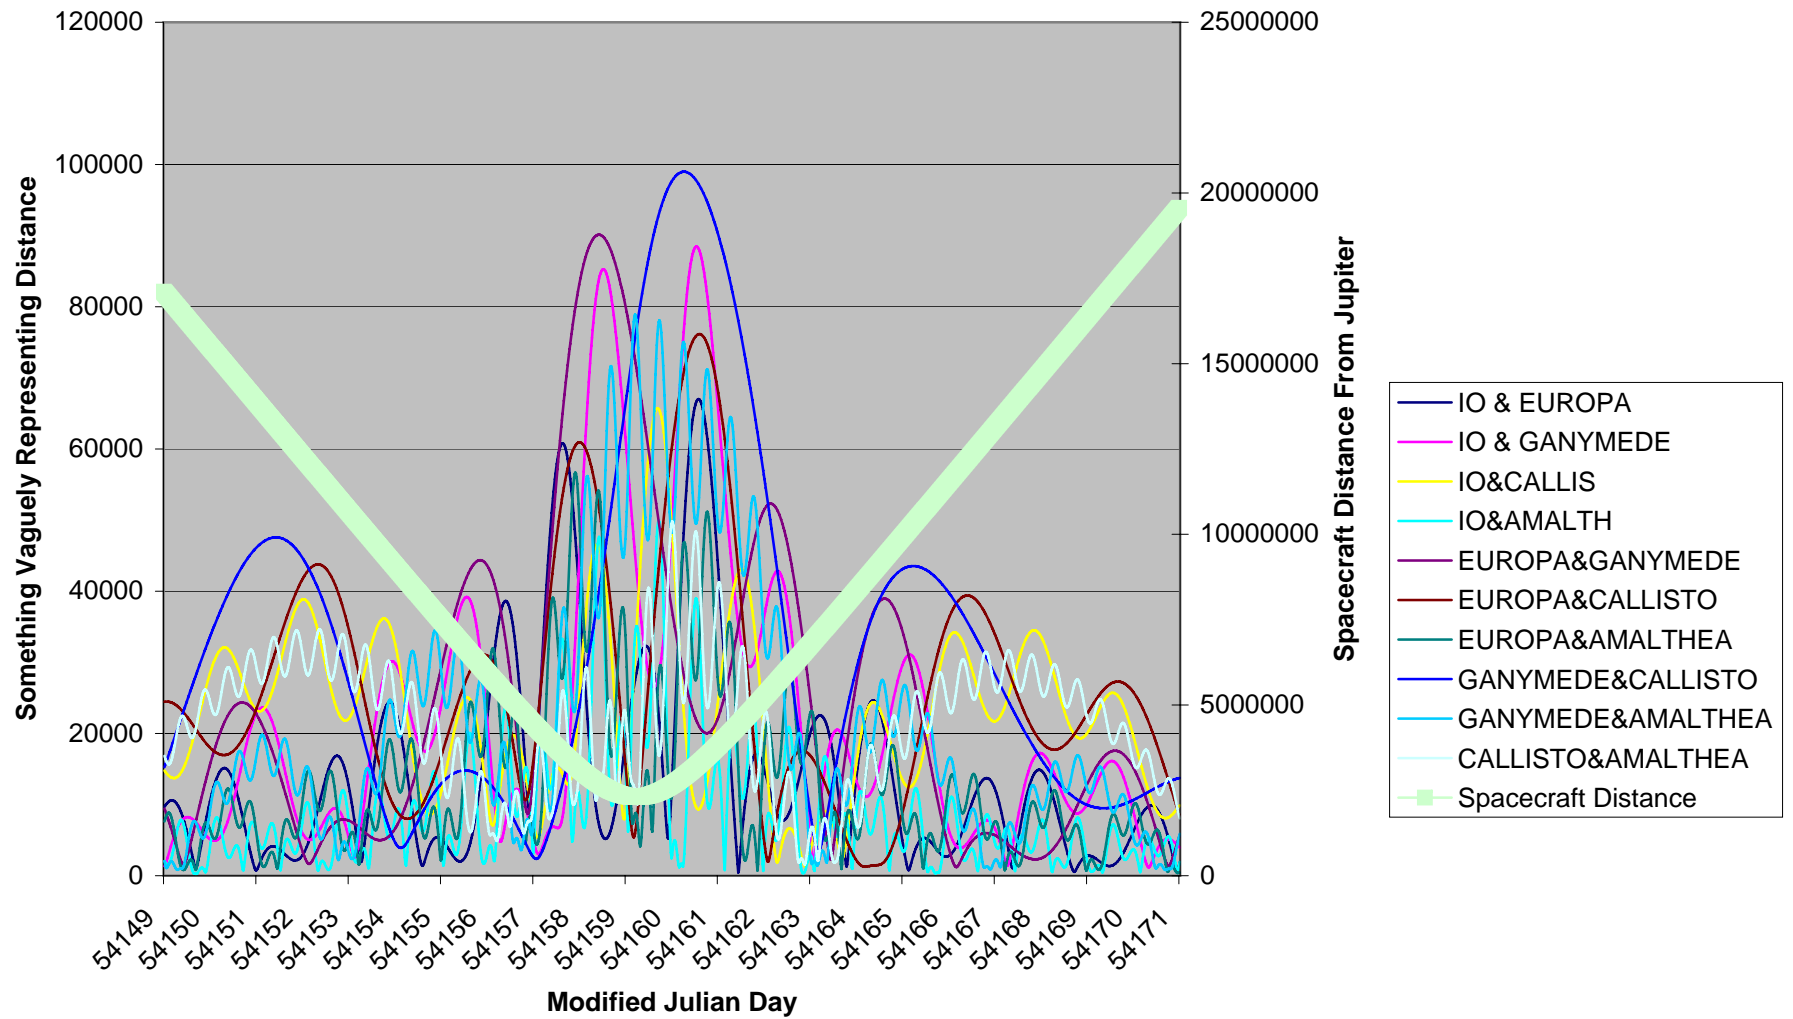

Far Encounter, 20 minute step size, Full chart

Near Encounter, 45 second step size, Full Chart

Near Encounter, distance < 1044 "arcseconds"