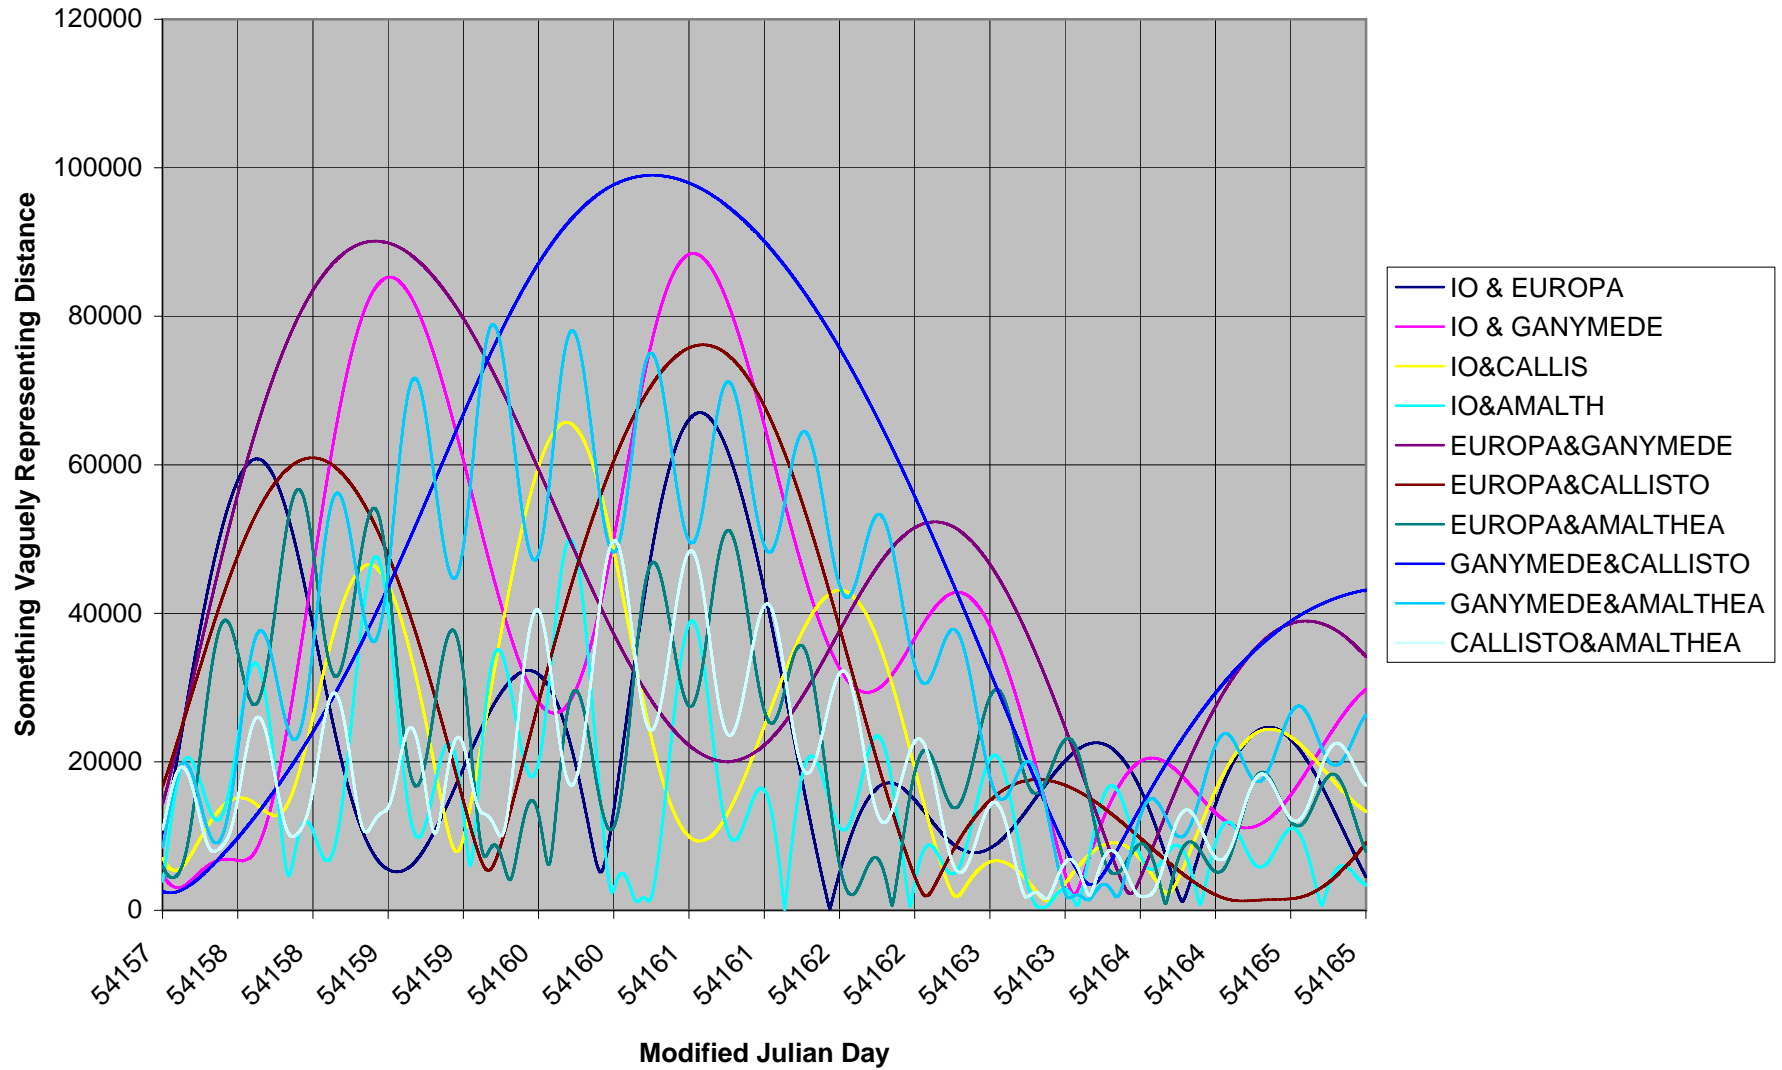

Far Encounter, 20 minute step size, Full chart

Near Encounter, 45 second step size, Full Chart

Near Encounter, distance < 1044 "arcseconds"